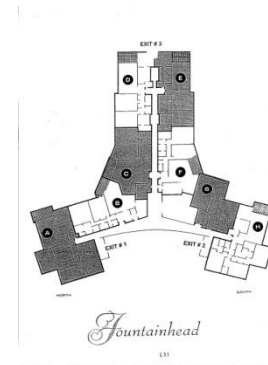

## YOUNG AT HEART "55" COMMUNITY

Unique floor plans (1450 sq ft to 3800 sq ft) allows unsurpassed Atlantic Ocean views from every owner's apartment.

---

*The Fountainhead has one of the largest open spaces of manicured landscaping surrounding the main residence of any seaside high-rise in the Fort Lauderdale-Pompano Beach-Hollywood-Miami Beach area.*